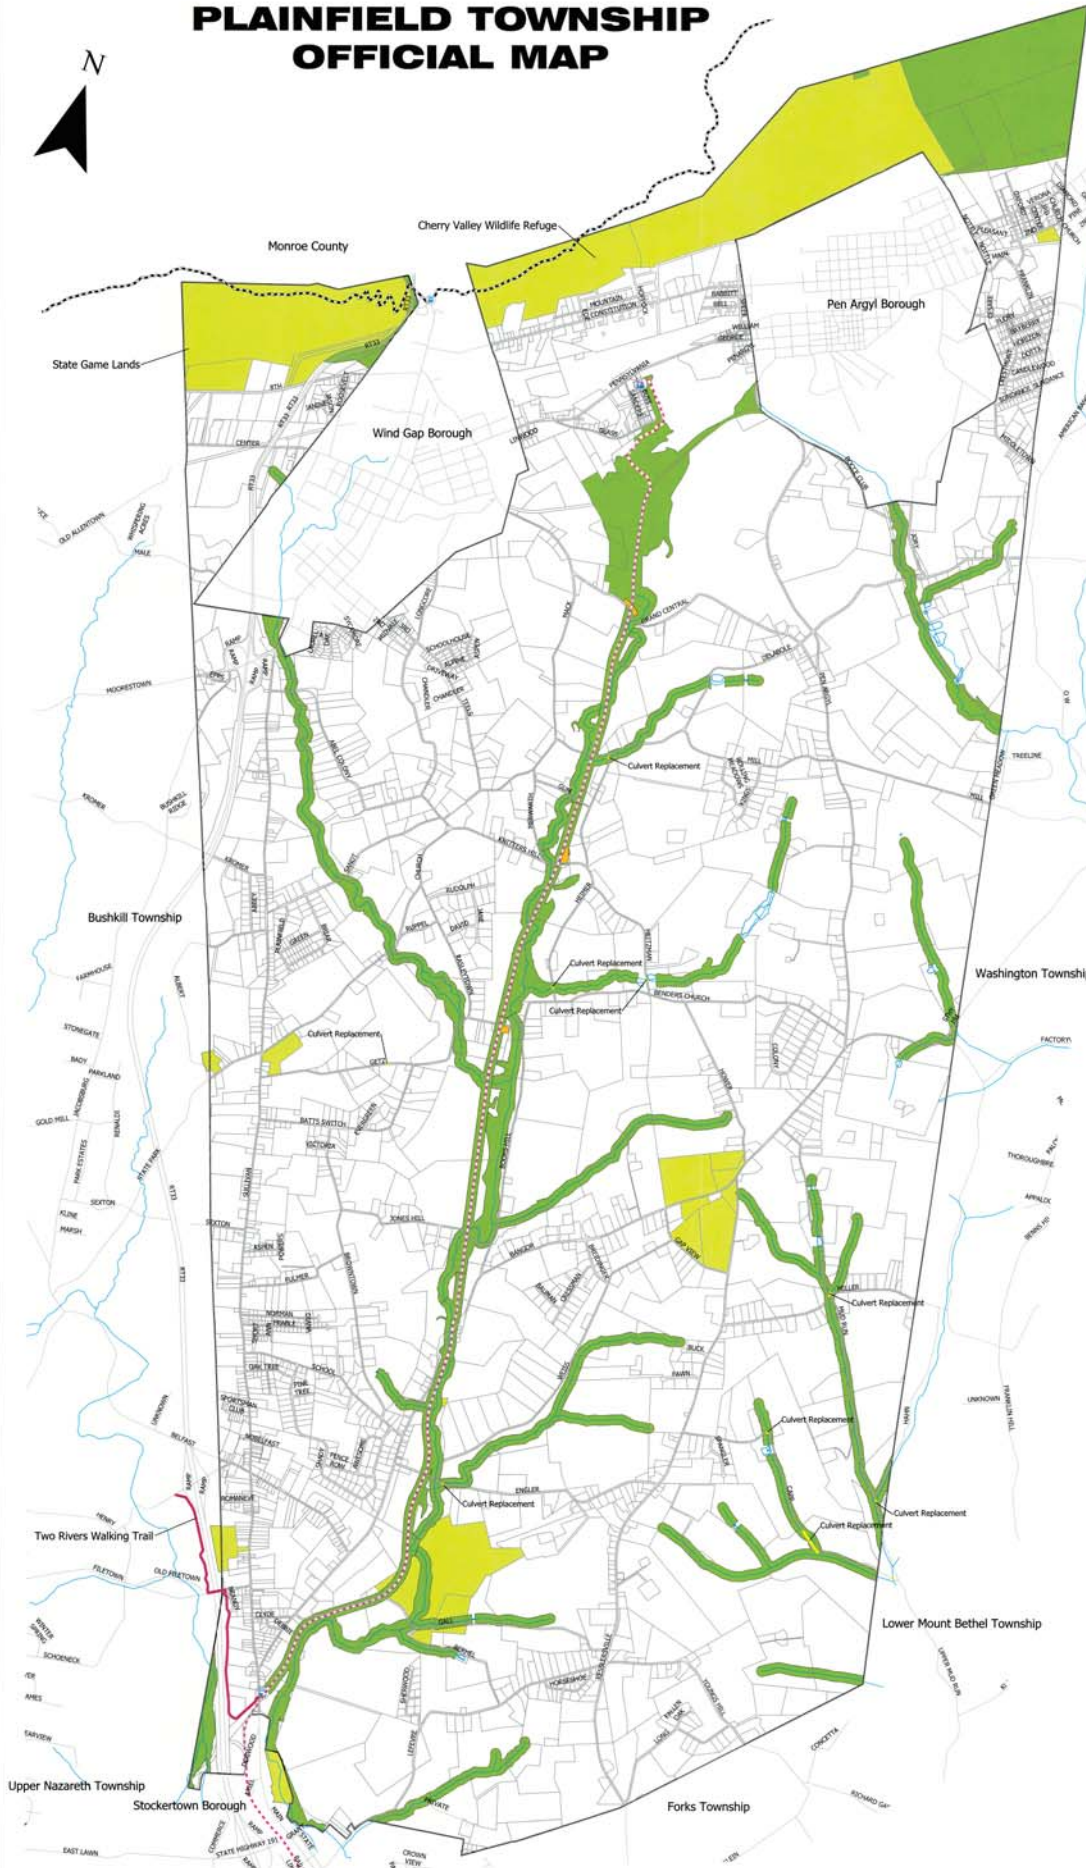

PLAINFIELD TOWNSHIP OFFICIAL MAP

Existing Features Legend

- Municipality
- Parcel Boundaries
- Public Recreation Land
- --- Recreational Trail
- Recreational Trail Parking
- Appalachian Trail Parking
- --- Appalachian Trail
- Streams

Proposed Features Legend

- Proposed Greenways to be Reserved for Open Space
- Culvert to be Repaired
- Public Recreational Parking Areas
- Proposed Path

Ott
CONSULTING, INC.
PO Box 226
513 S. Main Street
Bangor, PA 18013
610-588-2411

This project was completed in partnership with the Lehigh Valley Greenways Conservation Landscape. Funding was provided in part by a grant from the Pennsylvania Department of Conservation and Natural Resources, Bureau of Recreation and Conservation, Environmental Stewardship Fund, administered by Delaware & Lehigh National Heritage Corridor, Inc.